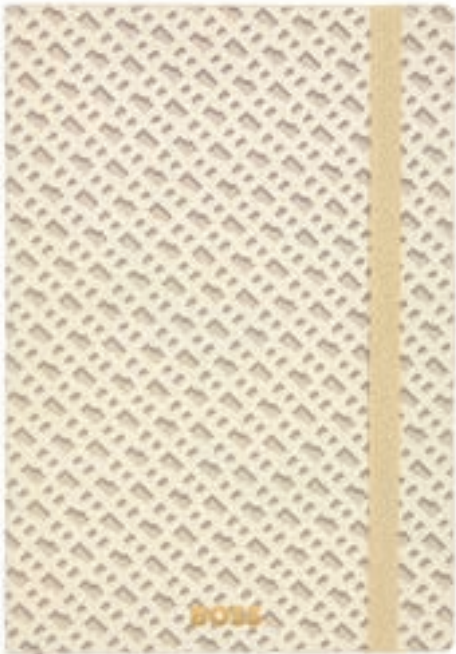

ELEMENTAL MONOGRAM

CREAM
Gold logo

A5 - 148 X 210

HNH412GL Ruled paper