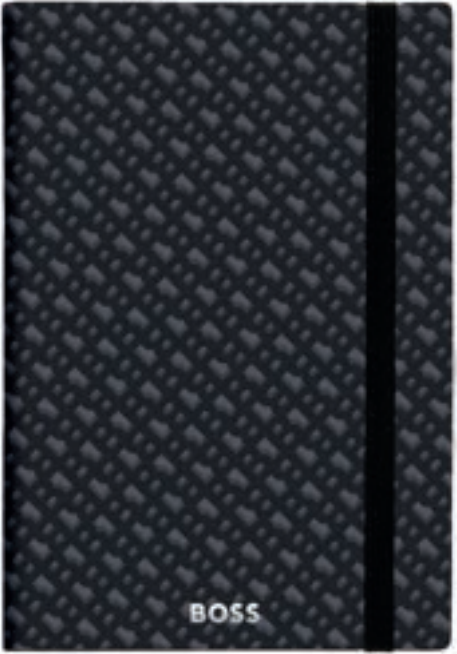

GREY
Silver logo

A5 - 148 X 210

HNH412JL Ruled paper

CAMEL
Silver logo

A5 - 148 X 210

HNH412XL Ruled paper

Notebooks contain 192 pages and are all provided with a pagemarker. For the Elemental line, the paper weight is 80gr/m2.