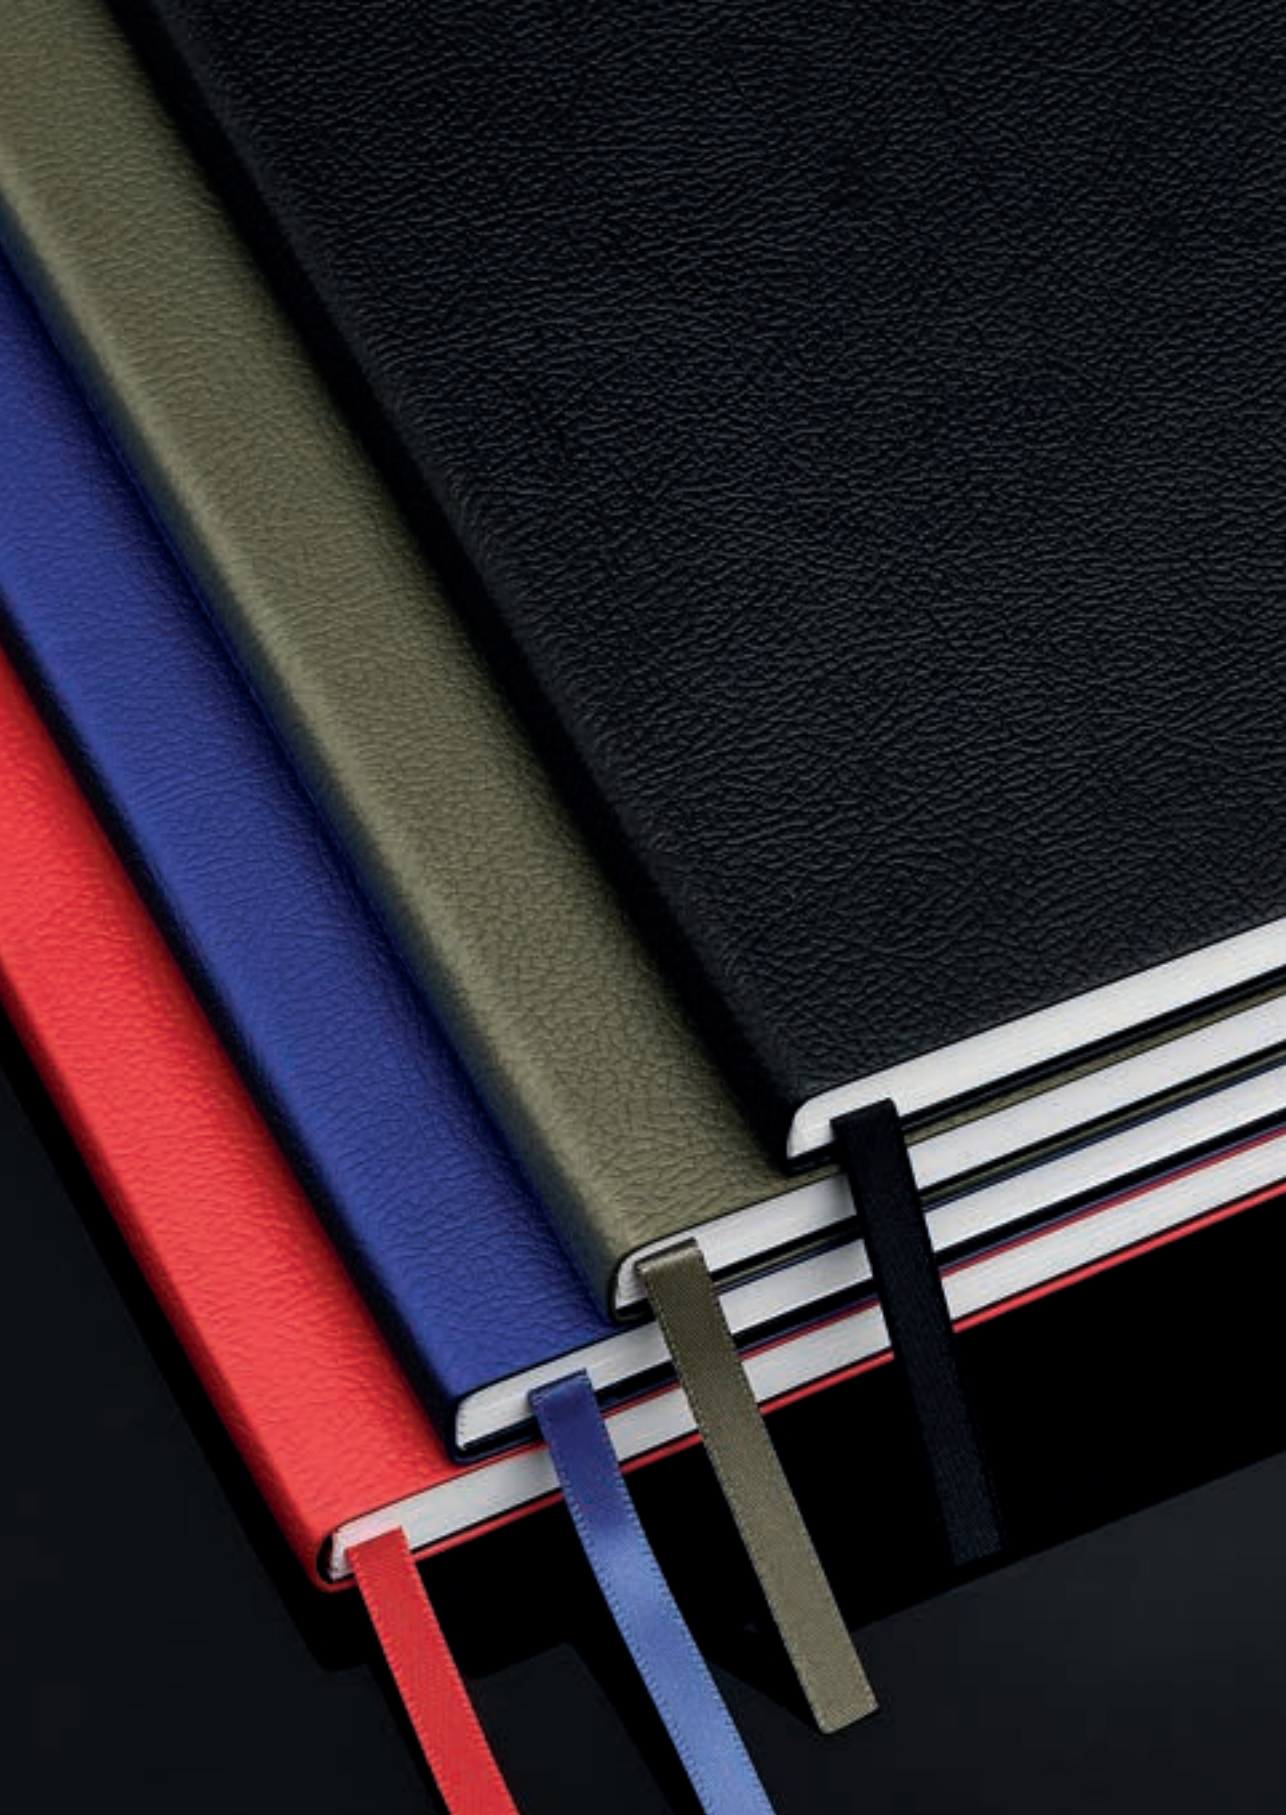

COLORS

With its carefully selected matte-grained texture and matte silver foil signature, the Elegance Storyline range is available in a selection of timeless shades: black, navy, and light grey. These colors perfectly reflect the understated luxury conveyed by this line.

ESSENTIAL

ESSENTIAL

The Essential Storyline notebook series is made in a beautiful matte grained material and is available in an array of vibrant block-color hues, bringing a touch of elegant and functional fun into everyday life.

COLORS

The essential Storyline, with its luxurious matte grained material, is available in an array of vibrant block-color hues: black, khaki, blue and red. Each version is finished with a subtle yet luxurious embossed logo.