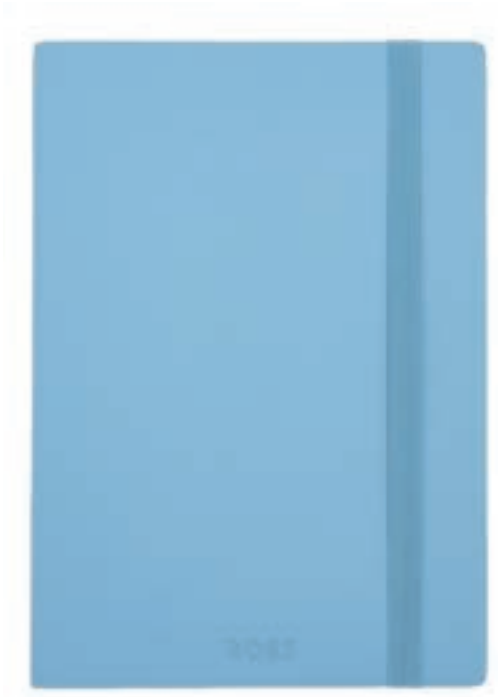

ELEMENTAL PASTEL CLASSIC

LIGHT BLUE
Embossed logo

A5 - 148 X 210

HNH422ML Ruled paper