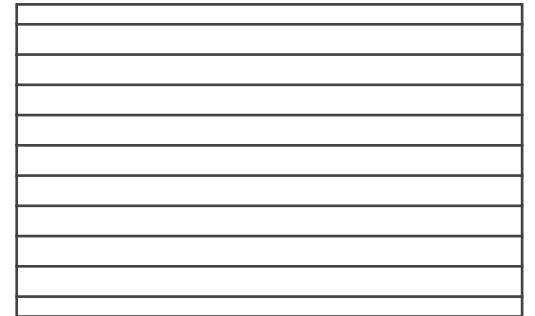

Ruled

Agenda

Monday	_____
Tuesday	_____
Wednesday	_____
Thursday	_____
Friday	_____
Saturday	_____